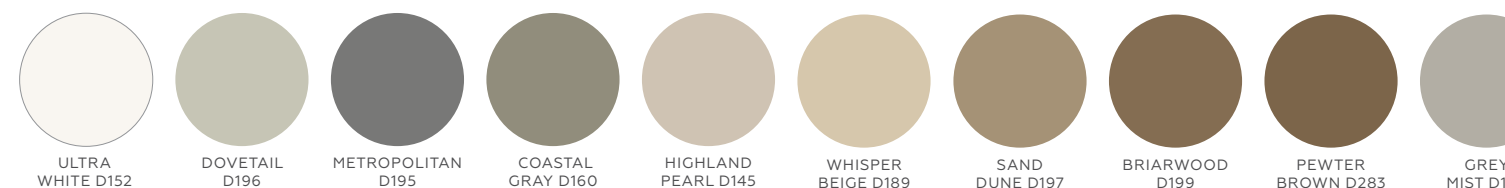

6 x 24 CLICK FLOOR TILE

STONE LOOK

TOWER WHITE RV60 GRAPHITE RV61 HEARTHSTONE RV62 SAND DOLLAR RV63 BRUSHED GREY RV64 SHAKER BEIGE RV65 LENOX GREY RV66

12 x 24 CLICK FLOOR TILE

REAL TILE. REALLY EASY TO INSTALL.

MARBLE LOOK

CARRARA WHITE RV50 EXQUISITE GREY RV51 ENCHANTING MARBLE RV52 CALACATTA MARVEL RV53

12 x 24 CLICK FLOOR TILE

CONCRETE LOOK

POWER GREY RV90

12 x 24 CLICK FLOOR TILE

RAPIDGROUT™ SELECTIONS:

ULTRA WHITE D152 DOVETAIL D196 METROPOLITAN D195 COASTAL GRAY D160 HIGHLAND PEARL D145 WHISPER BEIGE D189 SAND DUNE D197 BRIARWOOD D199 PEWTER BROWN D283 GREY MIST D198

* We do our best to accurately portray our grout colors in print. However, due to limitations in printing, the colors shown here are close approximations to the real grout colors. We advise making final color decisions based off of actual grout.