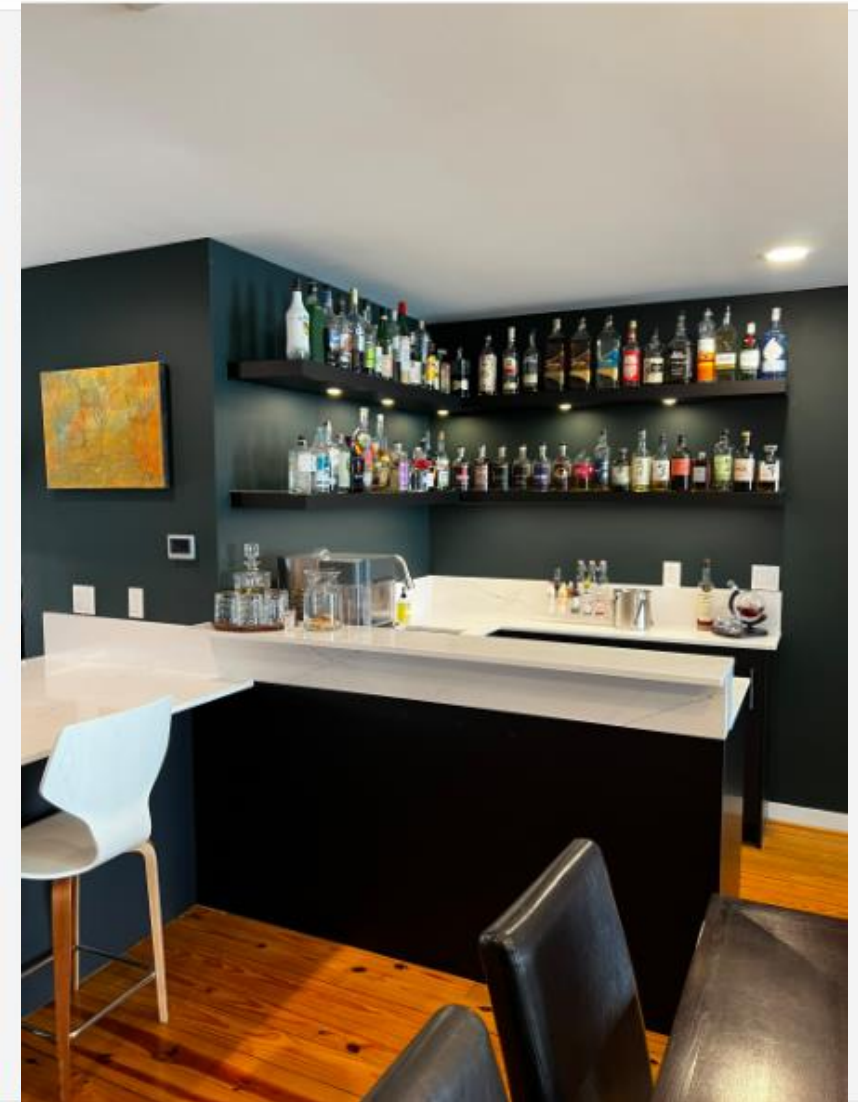

PK installed jobs

DS1 OPTIMAT BLACK