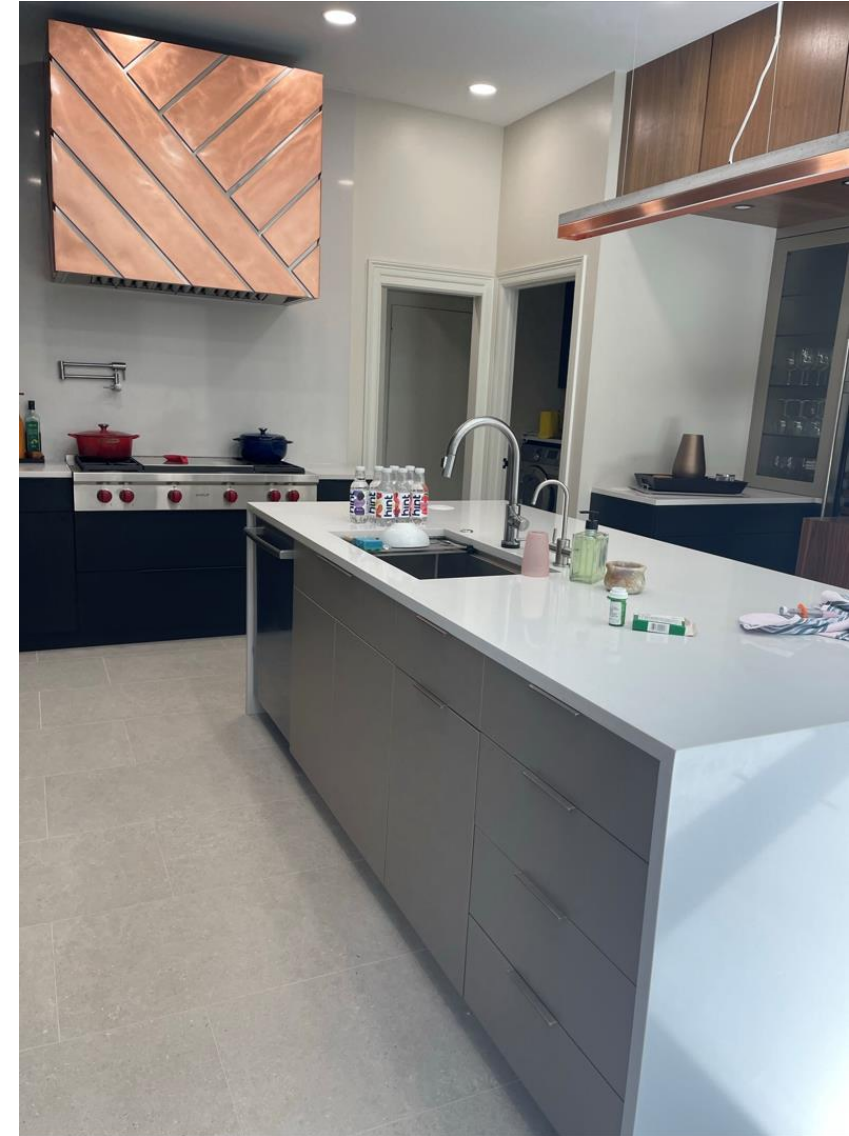

PK installed jobs

DS1 OPTIMAT CHAMPANGE EFFECT & DS1 BLACK FOREST