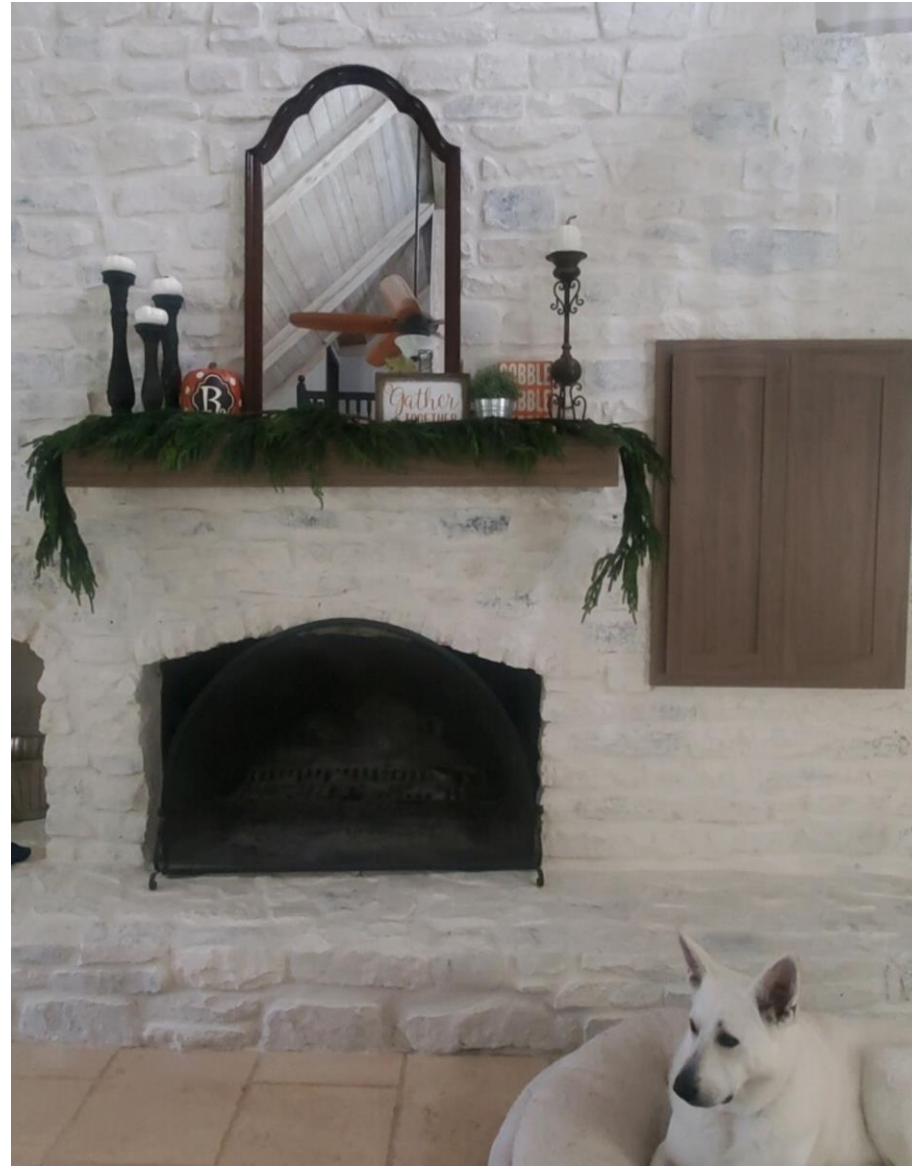

DS1 OPTIMAT PEBBLE

PK installed jobs

DS5 SHIFT NATURAL WALNUT (MANTLE IS A C PANEL CAPPED BOTH ENDS)