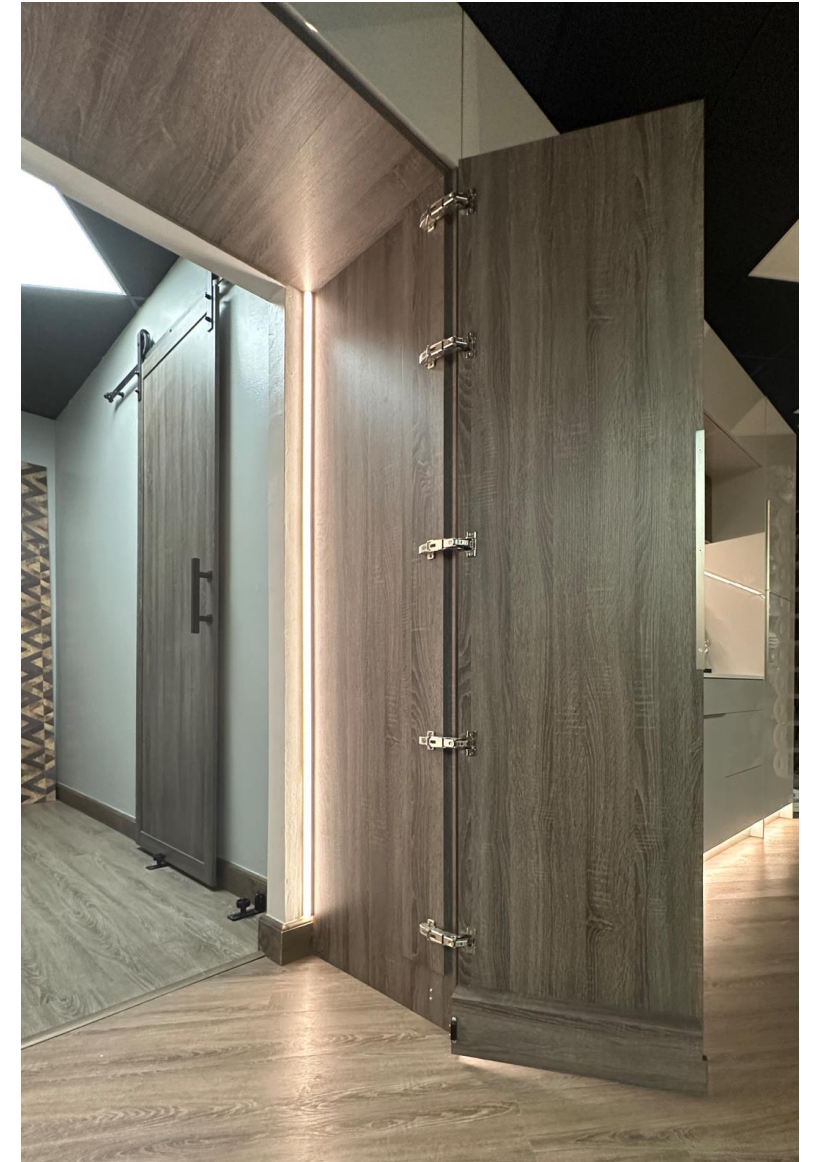

DONE WITH BLUM INSET HINGE