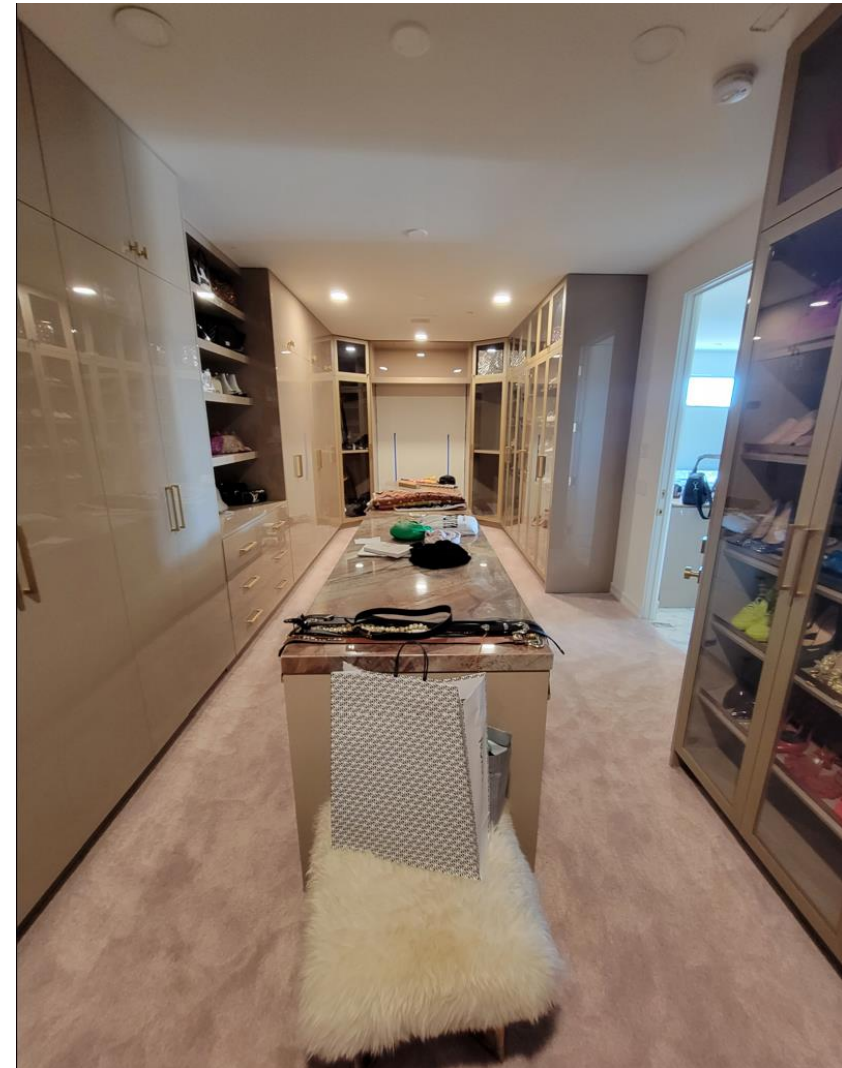

PK installed jobs

DS1 REFLECTION PEBBLE WITH DSA55G (GOLD ALUMINUM FRAME DOOR WITH CLEAR GLASS)